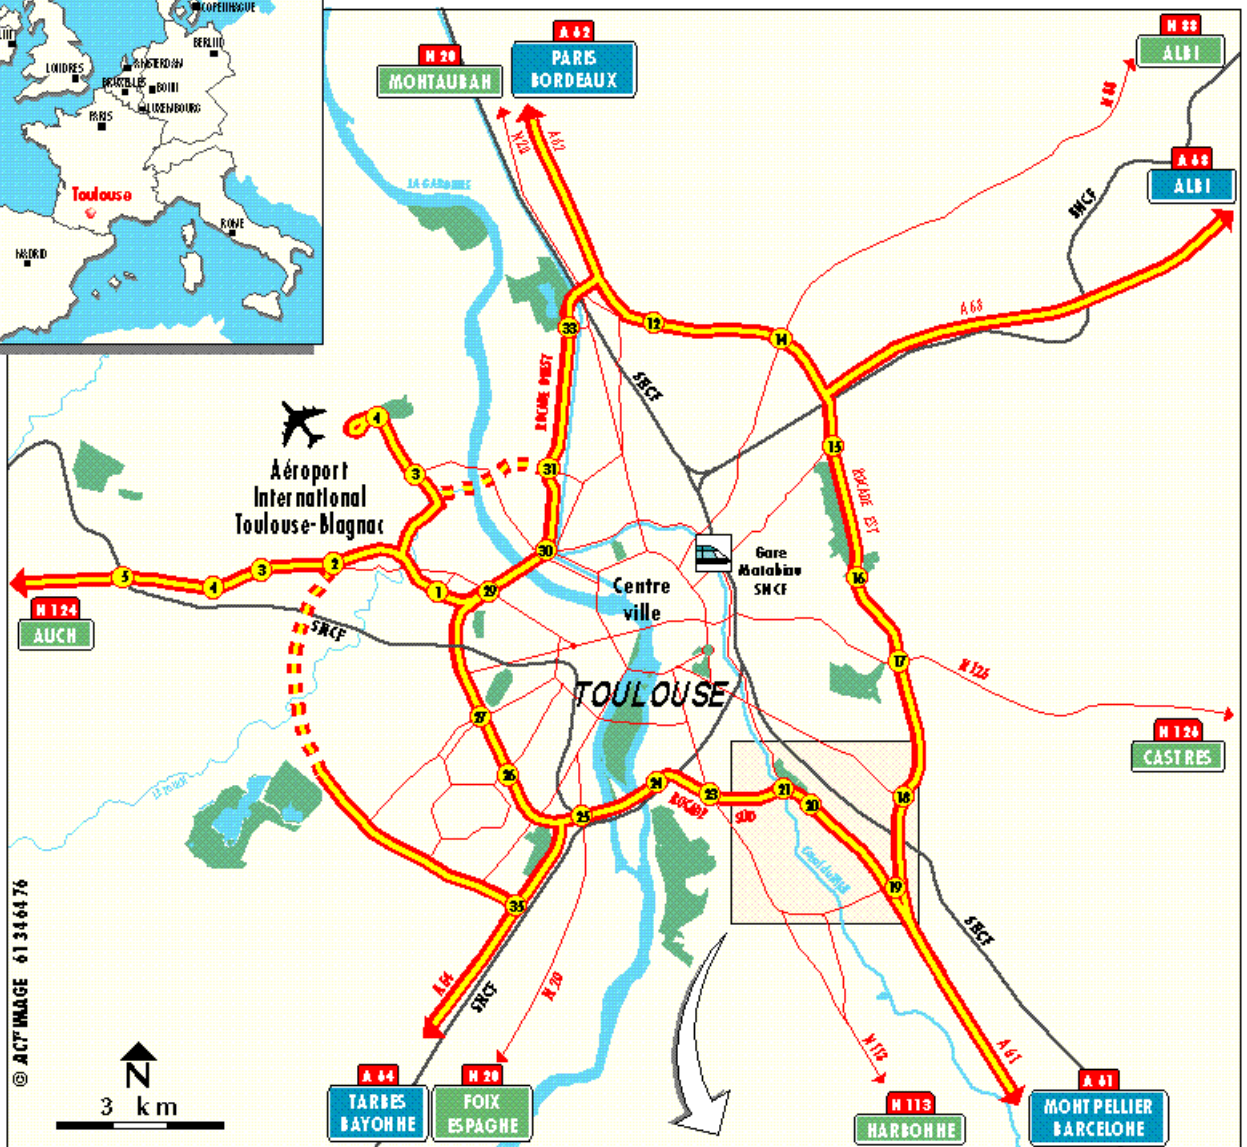

# LAAS - CNRS

Geographic address: **Complexe Scientifique de Rangueil**  
 7, Avenue du Colonel Roche  
 TOULOUSE

Phone: (33) 61 33 62 00  
 Telefax: (33) 61 55 35 77  
 E-mail: [laas-contact@laas.fr](mailto:laas-contact@laas.fr)

## HOW TO GET TO LAAS

**Arriving in Toulouse by plane at the International Airport of Toulouse Blagnac**

- a) by taxi cab : half an hour's drive for 150 Francs
- b) by bus : take the airport shuttle bus to the city centre (half an hour's ride for 23 Francs) then stop at Allées Jean Jaurès (Metro exit), then board bus N° 10 going to Stade Struxiano (on "rue Alsace-Lorraine"); at the Stade Struxiano bus terminal, board bus N° 68 up to LAAS bus stop (45 minutes' bus ride minimum for 7 Francs)

**Arriving by rail at Toulouse MATABIAU railway station**

- a) by taxi cab : a 15 minutes' drive for 75 Francs
- b) by bus : up to the "rue Alsace-Lorraine" then board bus N° 10 going to Stade Struxiano bus terminal, board bus N° 68 (7:35, 8, 8:50, 9:05, 10, ...) up to LAAS bus stop (45 minutes' bus ride minimum for 7 Francs)

**Arriving by car in Toulouse**

- a) through the eastbound ring road toward Montpellier, exit 19, then toward FOIX-TARBES, exit 20 : Complexe Scientifique de Rangueil
- b) through the southbound ring road, exit 20 : Complexe Scientifique de Rangueil